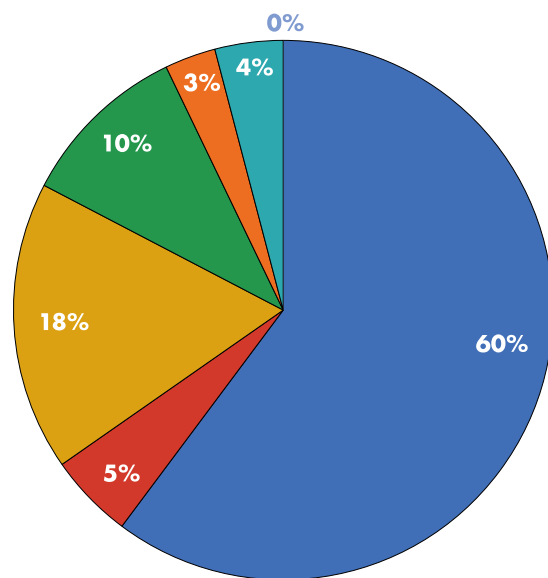

Cinéma du Réel

25TH JIHLAVA INTERNATIONAL
DOCUMENTARY FILM FESTIVAL
26. ——— 31. OCTOBER 2021

2019
98

Physical

2020
94