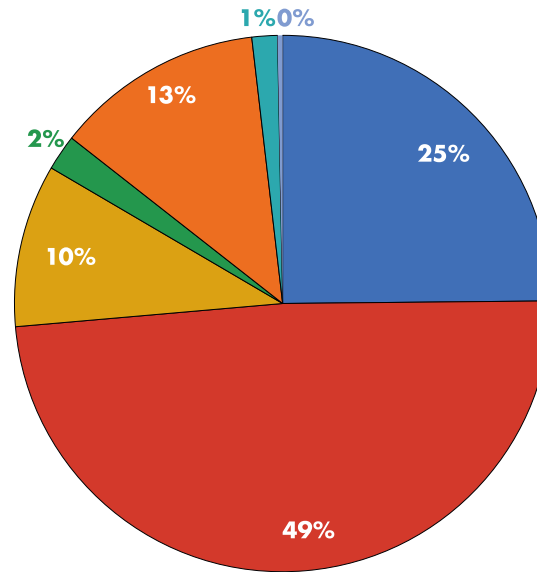

Physical

■ Western Europe ■ Eastern Europe ■ North America ■ South America ■ Asia ■ Africa ■ Australia

IDFA

**25TH JI.HLAVA INTERNATIONAL
DOCUMENTARY FILM FESTIVAL
26. ——— 31. OCTOBER 2021**

**2019
296**

Physical

**2020
205**

Hybrid

■ Western Europe ■ Eastern Europe ■ North America ■ South America ■ Asia ■ Africa ■ Australia

Ji.hlava IDFF

**25TH JI.HLAVA INTERNATIONAL
DOCUMENTARY FILM FESTIVAL
26. ——— 31. OCTOBER 2021**

**2019
286**

Physical

**2020
326**

Digital

■ Western Europe ■ Eastern Europe ■ North America ■ South America ■ Asia ■ Africa ■ Australia

Krakow FF

25TH JI.HLAVA INTERNATIONAL
DOCUMENTARY FILM FESTIVAL
26. ——— 31. OCTOBER 2021