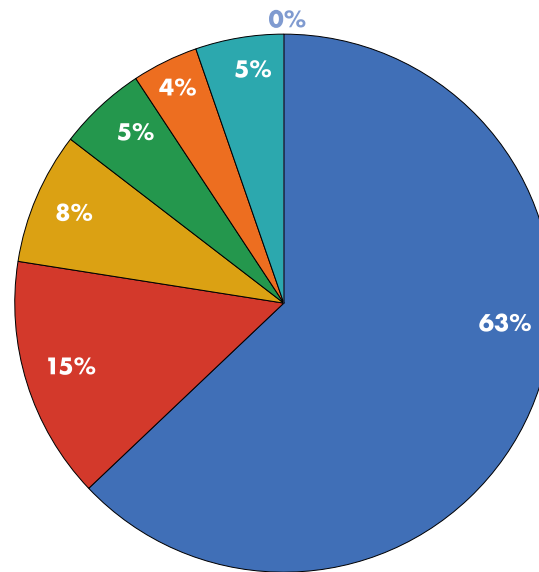

Physical

Digital

Hybrid

■ Western Europe ■ Eastern Europe ■ North America ■ South America ■ Asia ■ Africa ■ Australia

DOK Leipzig

**25TH JIHLAVA INTERNATIONAL
DOCUMENTARY FILM FESTIVAL
26. ——— 31. OCTOBER 2021**

**2019
274**

Physical

**2020
151**

Hybrid

■ Western Europe ■ Eastern Europe ■ North America ■ South America ■ Asia ■ Africa ■ Australia

Dokufest

**25TH JIHLAVA INTERNATIONAL
DOCUMENTARY FILM FESTIVAL
26. ——— 31. OCTOBER 2021**