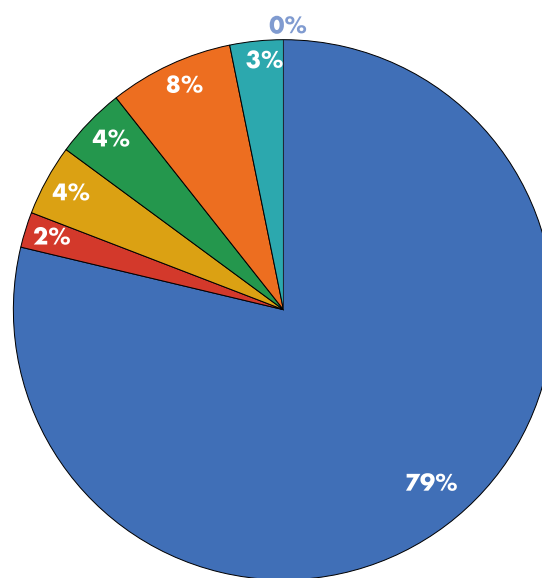

Decrease:	-22 %
------------------	--------------

TOTAL NUMBER OF FILMS AT ALL 14 FESTIVALS DIVIDED WEST / EAST

2019 >	Western Europe (8 festivals)	1 486 films
	Eastern Europe (6 festivals)	1 215 films

2020 >	Western Europe (8 festivals)	1 114 films
	Eastern Europe (6 festivals)	992 films

Beldocs

**25TH JIHLAVA INTERNATIONAL
DOCUMENTARY FILM FESTIVAL
26. ——— 31. OCTOBER 2021**

**2019
120**

Physical

**2020
135**

Hybrid

■ Western Europe ■ Eastern Europe ■ North America ■ South America ■ Asia ■ Africa ■ Australia

Cinéma du Réel

25TH JIHLAVA INTERNATIONAL
DOCUMENTARY FILM FESTIVAL
26. ——— 31. OCTOBER 2021

2019
98

Physical

2020
94

Digital

2021
116

Hybrid

■ Western Europe ■ Eastern Europe ■ North America ■ South America ■ Asia ■ Africa ■ Australia

CPH:DOX

**25TH JIHLAVA INTERNATIONAL
DOCUMENTARY FILM FESTIVAL
26. ——— 31. OCTOBER 2021**

2019
223

Physical

2020
192