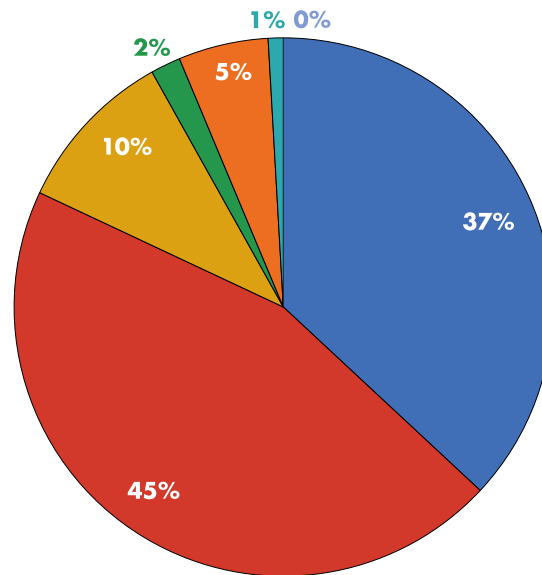

Hybrid

■ Western Europe ■ Eastern Europe ■ North America ■ South America ■ Asia ■ Africa ■ Australia