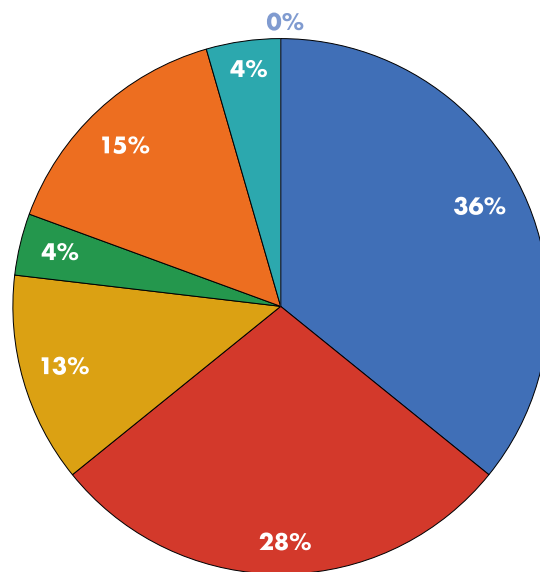

**2019
274**

Physical

**2020
151**

Hybrid

■ Western Europe ■ Eastern Europe ■ North America ■ South America ■ Asia ■ Africa ■ Australia

Dokufest

**25TH JIHLAVA INTERNATIONAL
DOCUMENTARY FILM FESTIVAL
26. ——— 31. OCTOBER 2021**

**2019
279**

Physical

**2020
134**

Digital

■ Western Europe ■ Eastern Europe ■ North America ■ South America ■ Asia ■ Africa ■ Australia

2019
106

Physical

2020
91