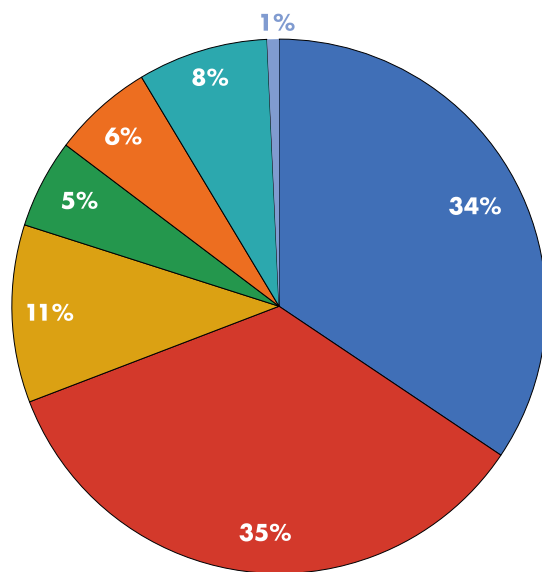

**2019
274**

Physical

**2020
151**

Hybrid

■ Western Europe ■ Eastern Europe ■ North America ■ South America ■ Asia ■ Africa ■ Australia

Dokufest

**25TH JIHLAVA INTERNATIONAL
DOCUMENTARY FILM FESTIVAL
26. ——— 31. OCTOBER 2021**

**2019
279**

Physical

**2020
134**

Digital

■ Western Europe ■ Eastern Europe ■ North America ■ South America ■ Asia ■ Africa ■ Australia

2019
106

Physical

2020
91