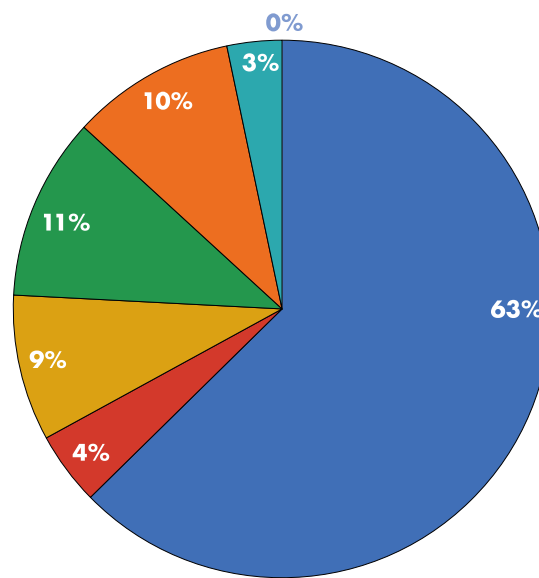

**2019
274**

Physical

**2020
151**

Hybrid

■ Western Europe ■ Eastern Europe ■ North America ■ South America ■ Asia ■ Africa ■ Australia

Dokufest

**25TH JIHLAVA INTERNATIONAL
DOCUMENTARY FILM FESTIVAL
26. ——— 31. OCTOBER 2021**

**2019
279**

Physical

**2020
134**

Digital

■ Western Europe ■ Eastern Europe ■ North America ■ South America ■ Asia ■ Africa ■ Australia

2019
106

Physical

2020
91

Physical

■ Western Europe ■ Eastern Europe ■ North America ■ South America ■ Asia ■ Africa ■ Australia

IDFA

**25TH JI.HLAVA INTERNATIONAL
DOCUMENTARY FILM FESTIVAL
26. ——— 31. OCTOBER 2021**

**2019
296**

Physical