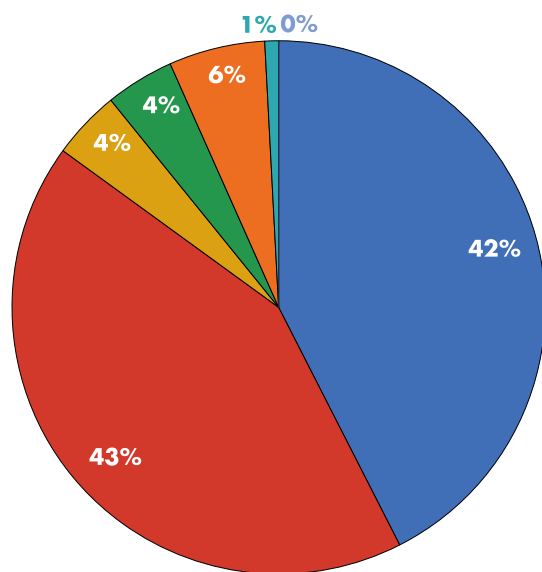

Beldocs

**25TH JIHLAVA INTERNATIONAL
DOCUMENTARY FILM FESTIVAL
26. ——— 31. OCTOBER 2021**

**2019
120**

Physical

**2020
135**