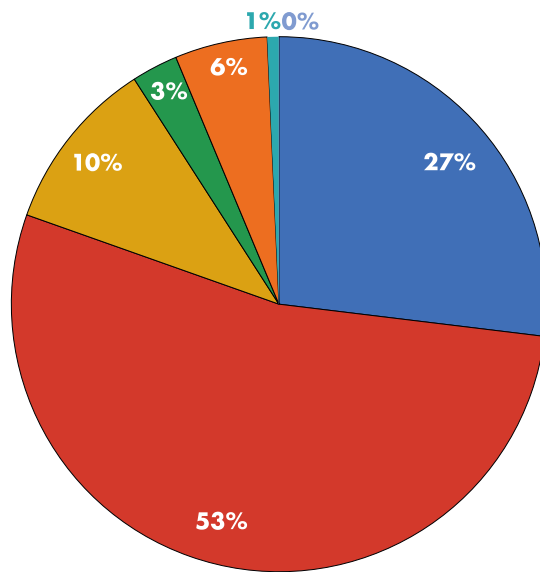

Ji.hlava IDFF

**25TH JI.HLAVA INTERNATIONAL
DOCUMENTARY FILM FESTIVAL
26. ——— 31. OCTOBER 2021**

**2019
286**

Physical

**2020
326**