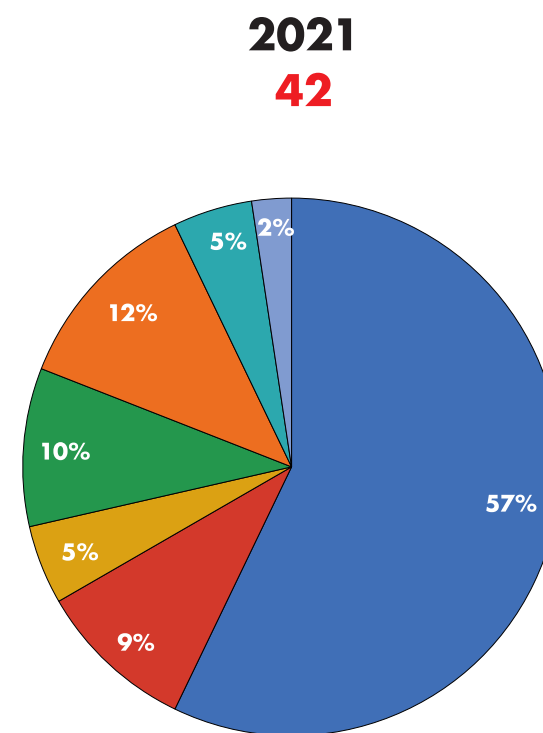

Hybrid

■ Western Europe ■ Eastern Europe ■ North America ■ South America ■ Asia ■ Africa ■ Australia