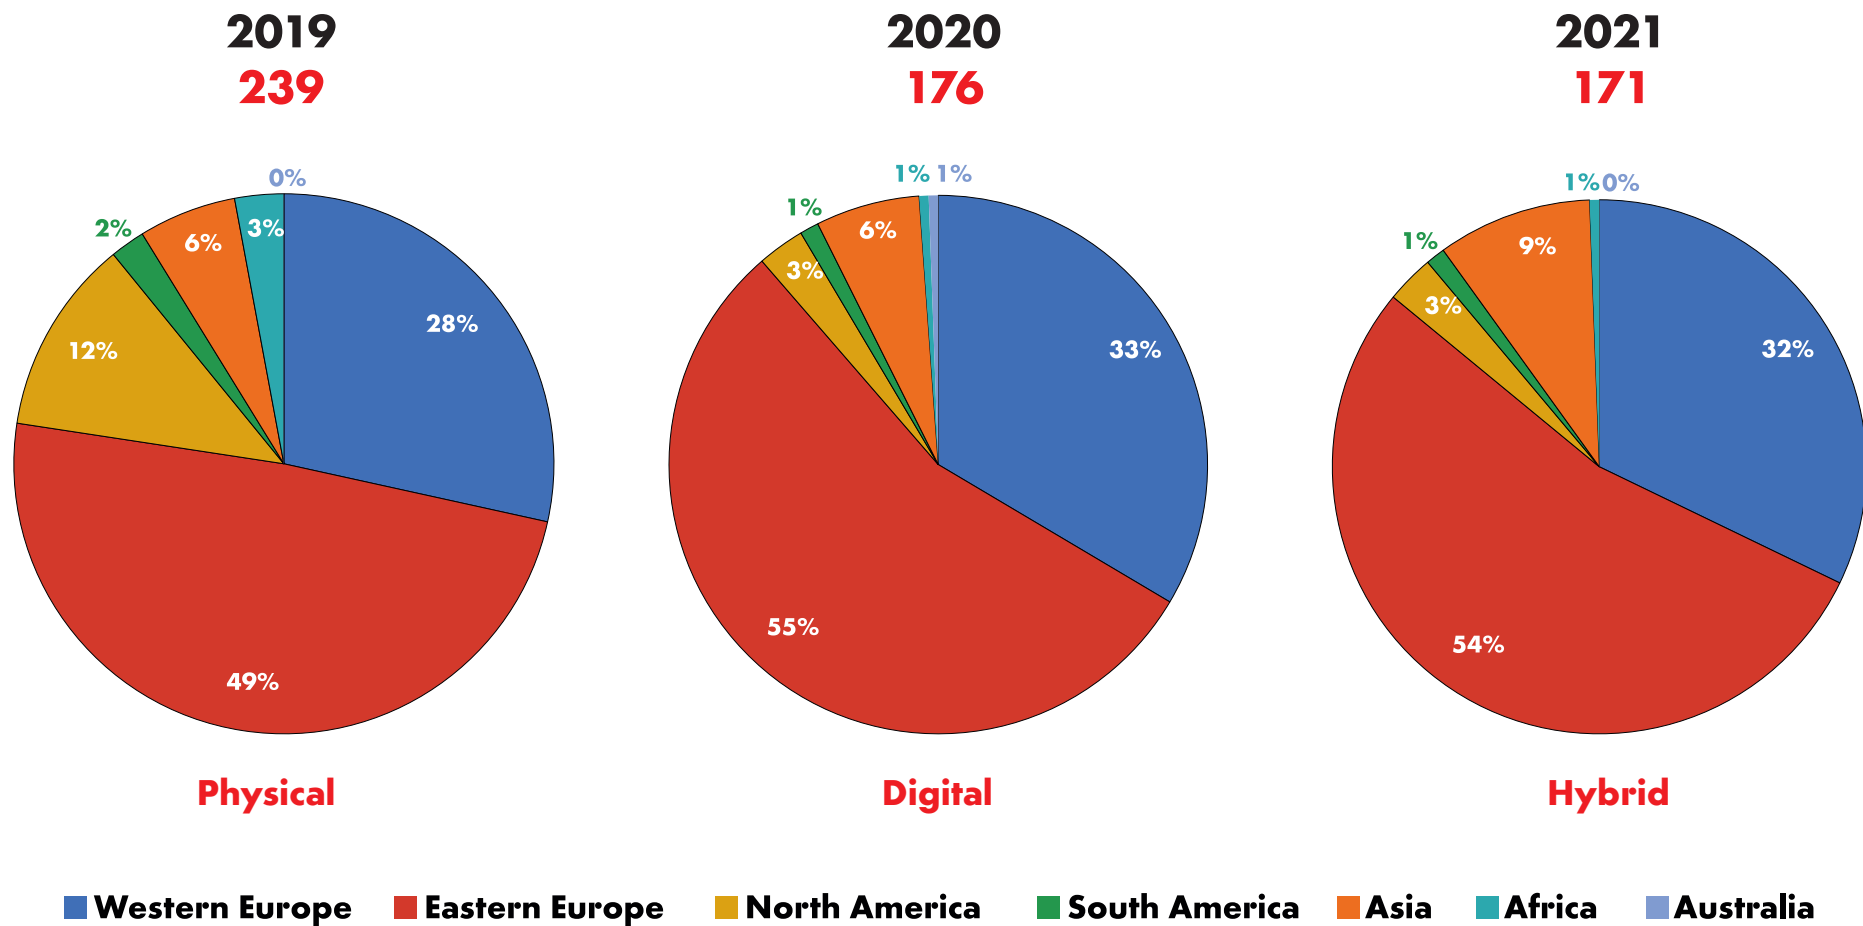

Physical

■ Western Europe ■ Eastern Europe ■ North America ■ South America ■ Asia ■ Africa ■ Australia

IDFA

**25TH JI.HLAVA INTERNATIONAL
DOCUMENTARY FILM FESTIVAL
26. ——— 31. OCTOBER 2021**

**2019
296**

Physical

**2020
205**

Hybrid

■ Western Europe ■ Eastern Europe ■ North America ■ South America ■ Asia ■ Africa ■ Australia

Ji.hlava IDFF

**25TH JI.HLAVA INTERNATIONAL
DOCUMENTARY FILM FESTIVAL
26. ——— 31. OCTOBER 2021**

**2019
286**

Physical

**2020
326**

Digital

■ Western Europe ■ Eastern Europe ■ North America ■ South America ■ Asia ■ Africa ■ Australia

Krakow FF

25TH JI.HLAVA INTERNATIONAL
DOCUMENTARY FILM FESTIVAL
26. ——— 31. OCTOBER 2021

Visions du Réel

25TH JI.HLAVA INTERNATIONAL
DOCUMENTARY FILM FESTIVAL
26. ——— 31. OCTOBER 2021

ZagrebDox

**25TH JI.HLAVA INTERNATIONAL
DOCUMENTARY FILM FESTIVAL
26. ——— 31. OCTOBER 2021**

**2019
104**

Physical