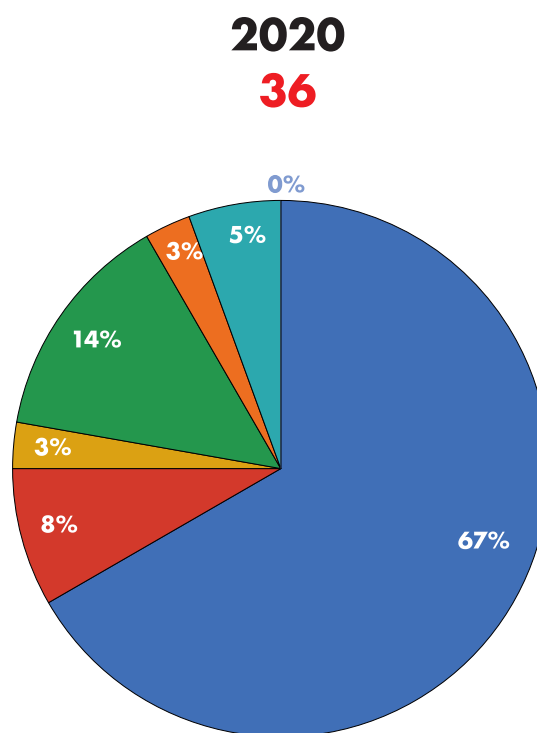

DocsBarcelona

25TH JI.HLAVA INTERNATIONAL
DOCUMENTARY FILM FESTIVAL
26. ——— 31. OCTOBER 2021

Digital

■ Western Europe ■ Eastern Europe ■ North America ■ South America ■ Asia ■ Africa ■ Australia