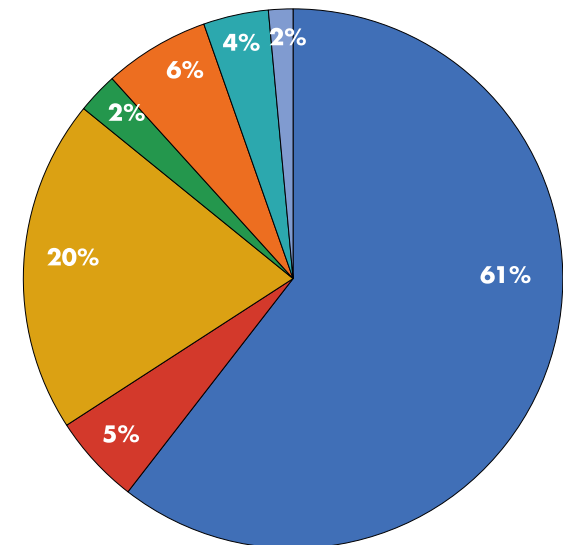

Digital

■ Western Europe ■ Eastern Europe ■ North America ■ South America ■ Asia ■ Africa ■ Australia