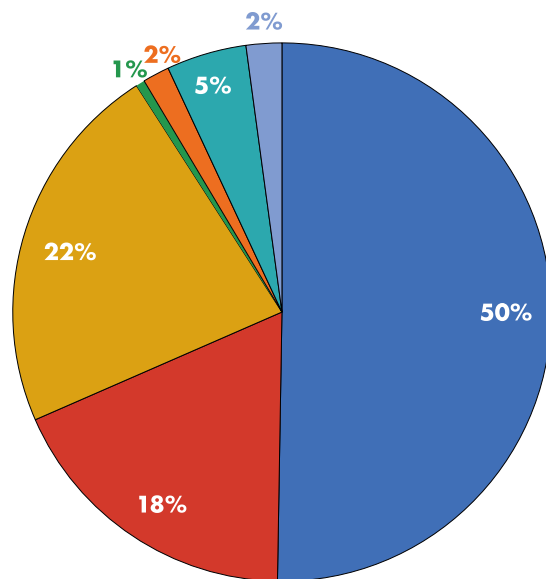

Docs Against Gravity FF

25TH JI.HLAVA INTERNATIONAL
DOCUMENTARY FILM FESTIVAL
26. ——— 31. OCTOBER 2021

2019
187

Physical

2020
110