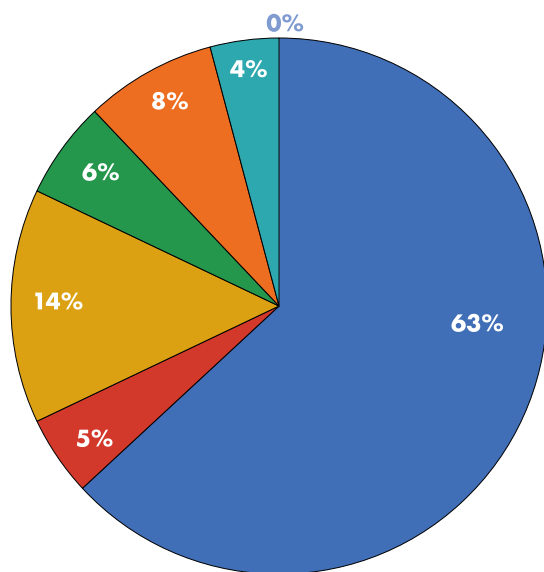

Doclisboa

25TH JI.HLAVA INTERNATIONAL
DOCUMENTARY FILM FESTIVAL
26. ——— 31. OCTOBER 2021

2019
290

Physical

2020
211