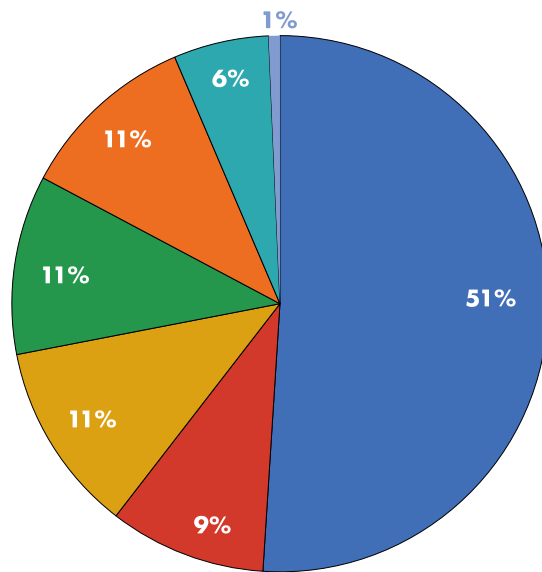

**2019
274**

Physical

**2020
151**

Hybrid

■ Western Europe ■ Eastern Europe ■ North America ■ South America ■ Asia ■ Africa ■ Australia

Dokufest

**25TH JIHLAVA INTERNATIONAL
DOCUMENTARY FILM FESTIVAL
26. ——— 31. OCTOBER 2021**

**2019
279**

Physical

**2020
134**

Digital

■ Western Europe ■ Eastern Europe ■ North America ■ South America ■ Asia ■ Africa ■ Australia

2019
106

Physical

2020
91

Physical

■ Western Europe ■ Eastern Europe ■ North America ■ South America ■ Asia ■ Africa ■ Australia

IDFA

**25TH JI.HLAVA INTERNATIONAL
DOCUMENTARY FILM FESTIVAL
26. ——— 31. OCTOBER 2021**

**2019
296**

Physical