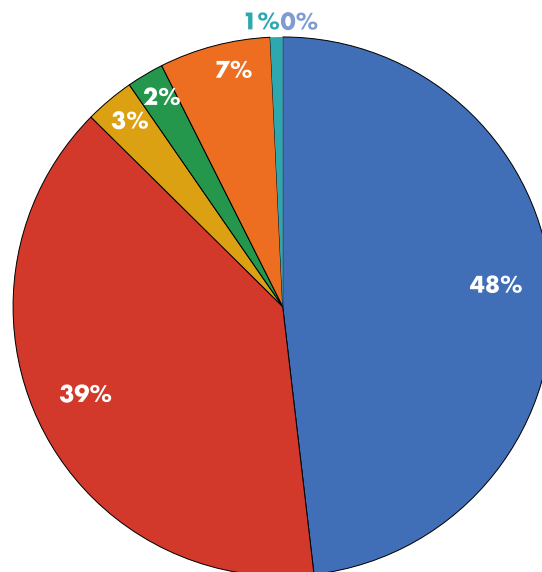

FESTIVALS WITH HIGHEST INCREASE OF FILMS SELECTED IN THE PROGRAMME:

Ji.hlava IDFF	+40 films	+14 %	(286/326)
Beldocs	+15 films	+13 %	(120/135)
ZagrebDox	+7 films	+7 %	(104/111)

REGIONAL REPRESENTATION – 2019 VERSUS 2020 (PERCENTAGE OF FILMS IN THE FESTIVAL PROGRAMMES)

FESTIVALS OF EASTERN EUROPE

Western Europe	437 films – 377 films
Eastern Europe	474 films – 387 films
North America	146 films – 99 films
South America	36 films – 20 films
Asia	61 films – 89 films
Africa	49 films – 20 films

Beldocs

**25TH JIHLAVA INTERNATIONAL
DOCUMENTARY FILM FESTIVAL
26. ——— 31. OCTOBER 2021**

**2019
120**

Physical

**2020
135**

Hybrid

■ Western Europe ■ Eastern Europe ■ North America ■ South America ■ Asia ■ Africa ■ Australia

Cinéma du Réel

25TH JIHLAVA INTERNATIONAL
DOCUMENTARY FILM FESTIVAL
26. ——— 31. OCTOBER 2021

2019
98

Physical

2020
94

Digital

2021
116

Hybrid