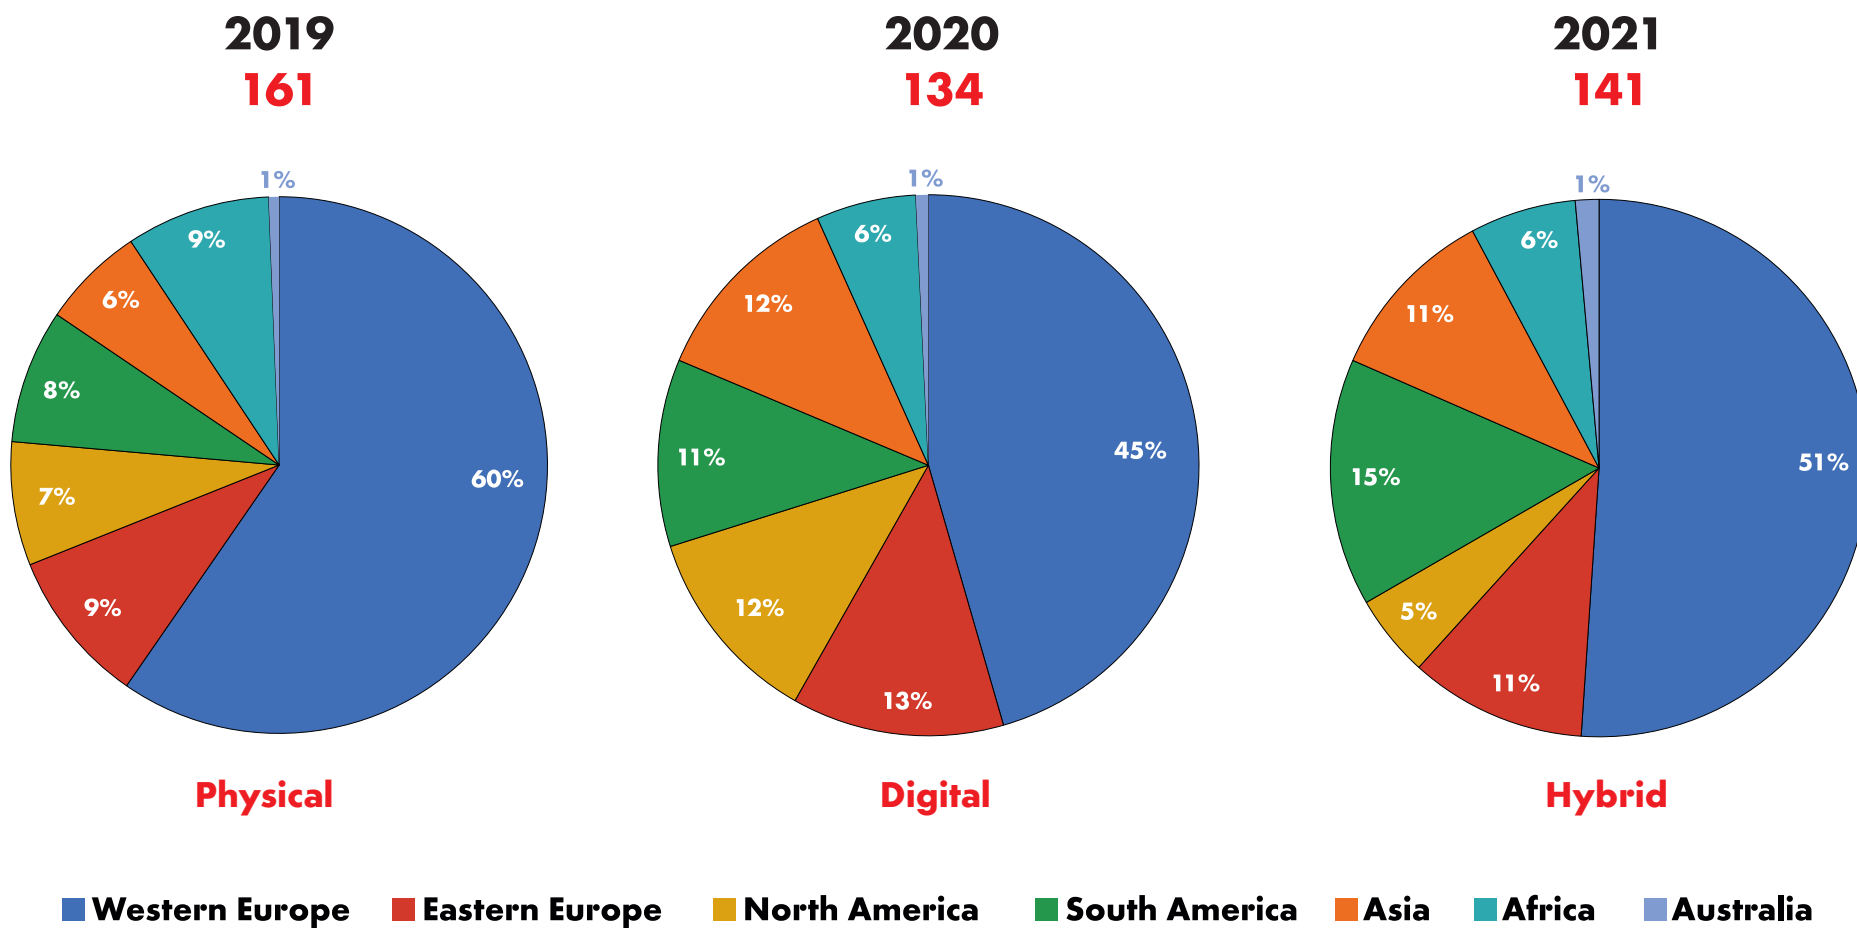

Physical

■ Western Europe ■ Eastern Europe ■ North America ■ South America ■ Asia ■ Africa ■ Australia

IDFA

**25TH JI.HLAVA INTERNATIONAL
DOCUMENTARY FILM FESTIVAL
26. ——— 31. OCTOBER 2021**

**2019
296**

Physical

**2020
205**

Hybrid

■ Western Europe ■ Eastern Europe ■ North America ■ South America ■ Asia ■ Africa ■ Australia

Ji.hlava IDFF

**25TH JI.HLAVA INTERNATIONAL
DOCUMENTARY FILM FESTIVAL
26. ——— 31. OCTOBER 2021**

**2019
286**

Physical

**2020
326**

Digital

■ Western Europe ■ Eastern Europe ■ North America ■ South America ■ Asia ■ Africa ■ Australia

Krakow FF

25TH JI.HLAVA INTERNATIONAL
DOCUMENTARY FILM FESTIVAL
26. ——— 31. OCTOBER 2021

Visions du Réel

25TH JI.HLAVA INTERNATIONAL
DOCUMENTARY FILM FESTIVAL
26. ——— 31. OCTOBER 2021

ZagrebDox

**25TH JI.HLAVA INTERNATIONAL
DOCUMENTARY FILM FESTIVAL
26. ——— 31. OCTOBER 2021**

**2019
104**

Physical