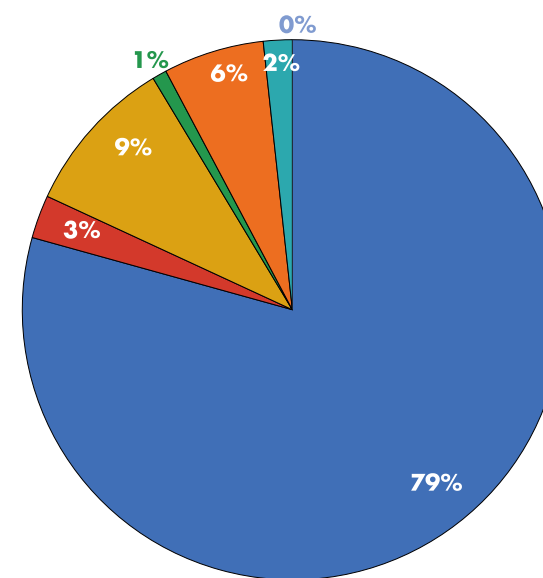

Decrease:	-22 %
------------------	--------------

TOTAL NUMBER OF FILMS AT ALL 14 FESTIVALS DIVIDED WEST / EAST

2019 >	Western Europe (8 festivals)	1 486 films
	Eastern Europe (6 festivals)	1 215 films

2020 >	Western Europe (8 festivals)	1 114 films
	Eastern Europe (6 festivals)	992 films

Beldocs

**25TH JIHLAVA INTERNATIONAL
DOCUMENTARY FILM FESTIVAL
26. ——— 31. OCTOBER 2021**

**2019
120**

Physical

**2020
135**

Hybrid

■ Western Europe ■ Eastern Europe ■ North America ■ South America ■ Asia ■ Africa ■ Australia

Cinéma du Réel

25TH JIHLAVA INTERNATIONAL
DOCUMENTARY FILM FESTIVAL
26. ——— 31. OCTOBER 2021

2019
98

Physical

2020
94

Digital

2021
116

Hybrid

■ Western Europe ■ Eastern Europe ■ North America ■ South America ■ Asia ■ Africa ■ Australia

CPH:DOX

**25TH JIHLAVA INTERNATIONAL
DOCUMENTARY FILM FESTIVAL
26. ——— 31. OCTOBER 2021**

2019
223

Physical

2020
192