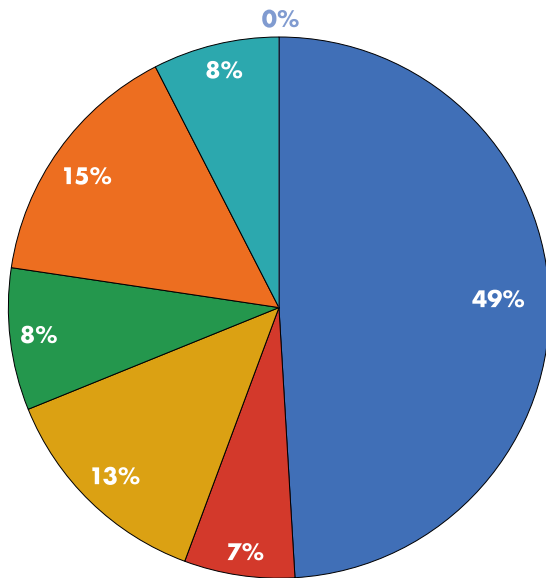

**2019
274**

Physical

**2020
151**

Hybrid

■ Western Europe ■ Eastern Europe ■ North America ■ South America ■ Asia ■ Africa ■ Australia

Dokufest

**25TH JIHLAVA INTERNATIONAL
DOCUMENTARY FILM FESTIVAL
26. ——— 31. OCTOBER 2021**

**2019
279**

Physical

**2020
134**

Digital

■ Western Europe ■ Eastern Europe ■ North America ■ South America ■ Asia ■ Africa ■ Australia

2019
106

Physical

2020
91

Physical

■ Western Europe ■ Eastern Europe ■ North America ■ South America ■ Asia ■ Africa ■ Australia

IDFA

**25TH JI.HLAVA INTERNATIONAL
DOCUMENTARY FILM FESTIVAL
26. ——— 31. OCTOBER 2021**

**2019
296**

Physical