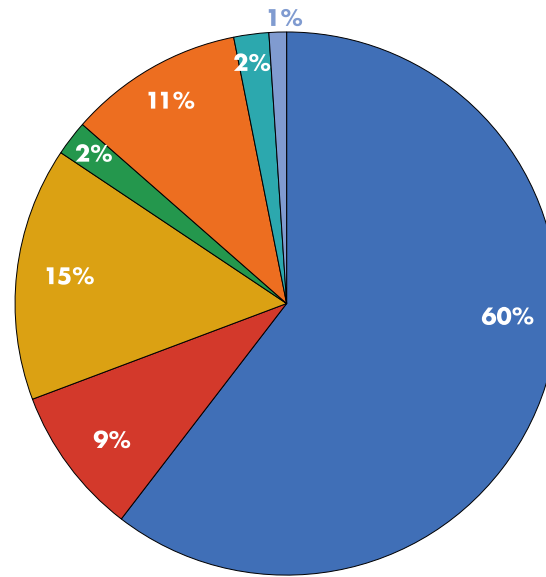

Decrease:	-22 %
------------------	--------------

TOTAL NUMBER OF FILMS AT ALL 14 FESTIVALS DIVIDED WEST / EAST

2019 >	Western Europe (8 festivals)	1 486 films
	Eastern Europe (6 festivals)	1 215 films

2020 >	Western Europe (8 festivals)	1 114 films
	Eastern Europe (6 festivals)	992 films

Beldocs

**25TH JIHLAVA INTERNATIONAL
DOCUMENTARY FILM FESTIVAL
26. ——— 31. OCTOBER 2021**

**2019
120**

Physical

**2020
135**

Hybrid

■ Western Europe ■ Eastern Europe ■ North America ■ South America ■ Asia ■ Africa ■ Australia

Cinéma du Réel

25TH JIHLAVA INTERNATIONAL
DOCUMENTARY FILM FESTIVAL
26. ——— 31. OCTOBER 2021

2019
98

Physical

2020
94

Digital

2021
116

Hybrid

■ Western Europe ■ Eastern Europe ■ North America ■ South America ■ Asia ■ Africa ■ Australia

CPH:DOX

**25TH JIHLAVA INTERNATIONAL
DOCUMENTARY FILM FESTIVAL
26. ——— 31. OCTOBER 2021**

2019
223

Physical

2020
192