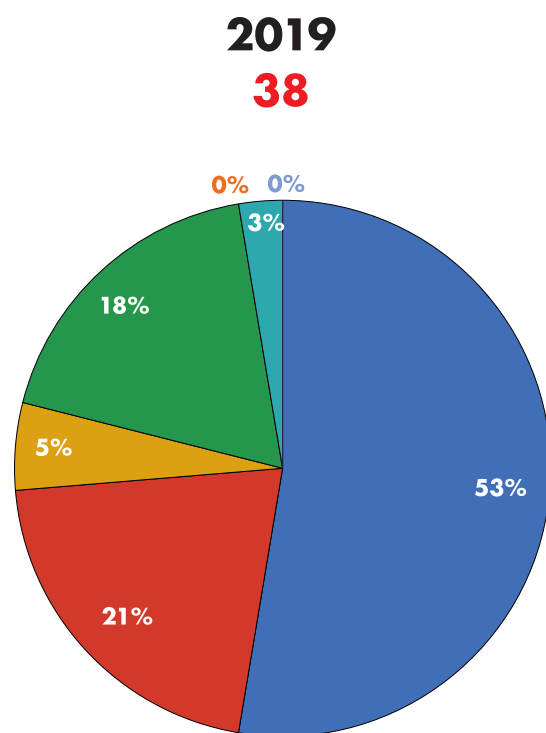

FESTIVALS WITH HIGHEST INCREASE OF FILMS SELECTED IN THE PROGRAMME:

Ji.hlava IDFF	+40 films	+14 %	(286/326)
Beldocs	+15 films	+13 %	(120/135)
ZagrebDox	+7 films	+7 %	(104/111)

REGIONAL REPRESENTATION – 2019 VERSUS 2020 (PERCENTAGE OF FILMS IN THE FESTIVAL PROGRAMMES)

2019
290

Physical

2020
211

Hybrid

■ Western Europe ■ Eastern Europe ■ North America ■ South America ■ Asia ■ Africa ■ Australia

Docs Against Gravity FF

25TH JI.HLAVA INTERNATIONAL
DOCUMENTARY FILM FESTIVAL
26. ——— 31. OCTOBER 2021

2019
187

Physical

2020
110

Hybrid

■ Western Europe ■ Eastern Europe ■ North America ■ South America ■ Asia ■ Africa ■ Australia

DocsBarcelona

25TH JI.HLAVA INTERNATIONAL
DOCUMENTARY FILM FESTIVAL
26. ——— 31. OCTOBER 2021

Physical

Digital

Hybrid

■ Western Europe ■ Eastern Europe ■ North America ■ South America ■ Asia ■ Africa ■ Australia

DOK Leipzig

**25TH JIHLAVA INTERNATIONAL
DOCUMENTARY FILM FESTIVAL
26. ——— 31. OCTOBER 2021**