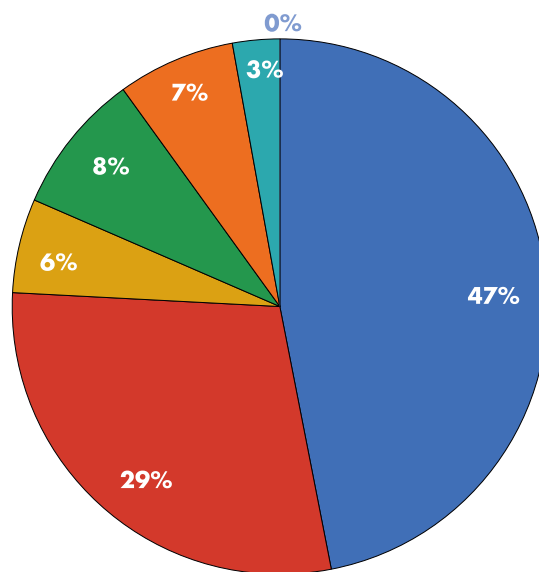

Hybrid

■ Western Europe ■ Eastern Europe ■ North America ■ South America ■ Asia ■ Africa ■ Australia