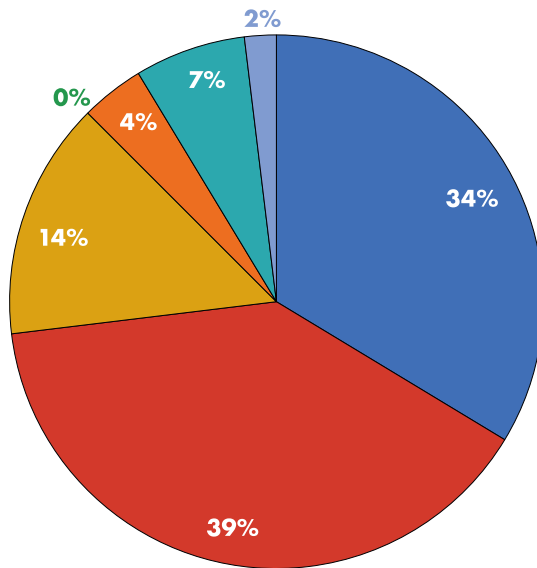

**2019
286**

Physical

**2020
326**

Digital

■ Western Europe ■ Eastern Europe ■ North America ■ South America ■ Asia ■ Africa ■ Australia

Krakow FF

25TH JI.HLAVA INTERNATIONAL
DOCUMENTARY FILM FESTIVAL
26. ——— 31. OCTOBER 2021

Visions du Réel

25TH JI.HLAVA INTERNATIONAL
DOCUMENTARY FILM FESTIVAL
26. ——— 31. OCTOBER 2021

ZagrebDox

**25TH JI.HLAVA INTERNATIONAL
DOCUMENTARY FILM FESTIVAL
26. ——— 31. OCTOBER 2021**

**2019
104**

Physical