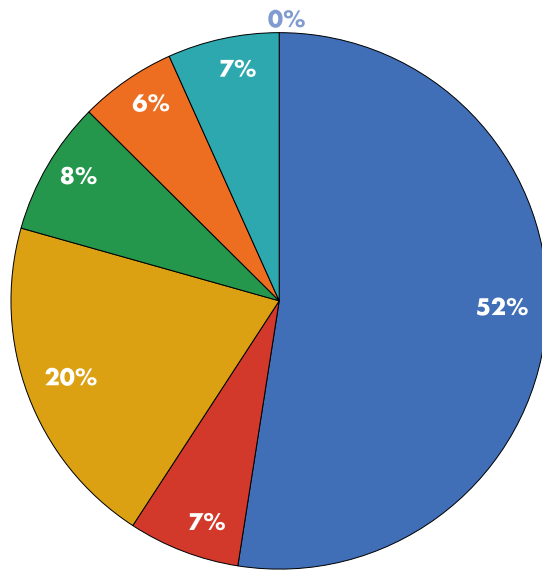

FESTIVALS WITH HIGHEST INCREASE OF FILMS SELECTED IN THE PROGRAMME:

Ji.hlava IDFF	+40 films	+14 %	(286/326)
Beldocs	+15 films	+13 %	(120/135)
ZagrebDox	+7 films	+7 %	(104/111)

REGIONAL REPRESENTATION – 2019 VERSUS 2020 (PERCENTAGE OF FILMS IN THE FESTIVAL PROGRAMMES)

Beldocs

**25TH JIHLAVA INTERNATIONAL
DOCUMENTARY FILM FESTIVAL
26. ——— 31. OCTOBER 2021**

**2019
120**

Physical

**2020
135**

Hybrid

■ Western Europe ■ Eastern Europe ■ North America ■ South America ■ Asia ■ Africa ■ Australia

Cinéma du Réel

25TH JIHLAVA INTERNATIONAL
DOCUMENTARY FILM FESTIVAL
26. ——— 31. OCTOBER 2021

2019
98

Physical

2020
94

Digital

2021
116

Hybrid

■ Western Europe ■ Eastern Europe ■ North America ■ South America ■ Asia ■ Africa ■ Australia

CPH:DOX

**25TH JIHLAVA INTERNATIONAL
DOCUMENTARY FILM FESTIVAL
26. ——— 31. OCTOBER 2021**

2019
223

Physical

2020
192