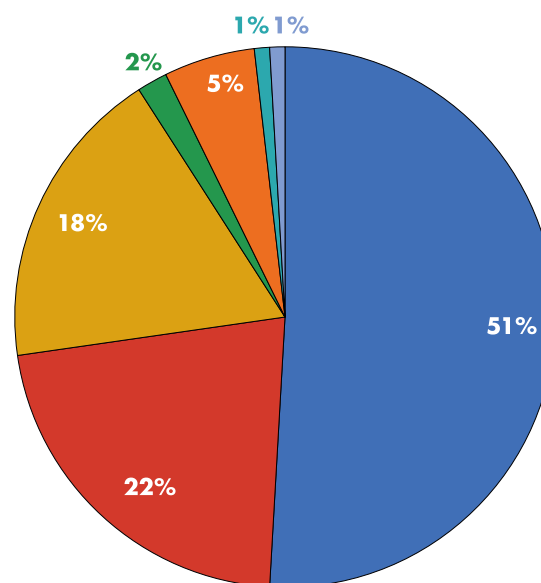

Hybrid

■ Western Europe ■ Eastern Europe ■ North America ■ South America ■ Asia ■ Africa ■ Australia