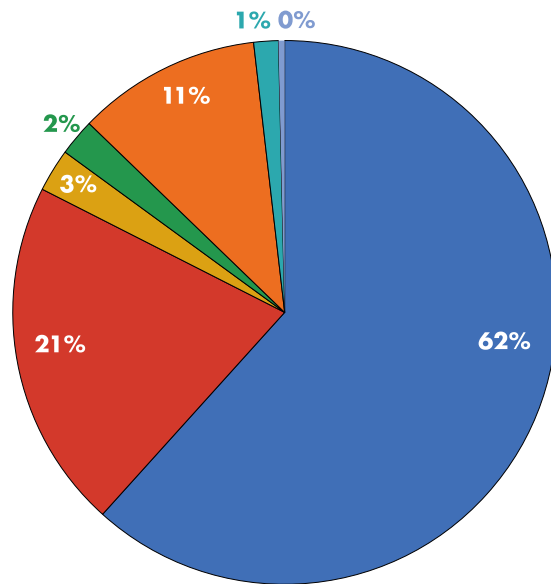

Physical

Digital

Hybrid

■ Western Europe ■ Eastern Europe ■ North America ■ South America ■ Asia ■ Africa ■ Australia

DOK Leipzig

**25TH JIHLAVA INTERNATIONAL
DOCUMENTARY FILM FESTIVAL
26. ——— 31. OCTOBER 2021**

**2019
274**

Physical

**2020
151**

Hybrid

■ Western Europe ■ Eastern Europe ■ North America ■ South America ■ Asia ■ Africa ■ Australia

Dokufest

**25TH JIHLAVA INTERNATIONAL
DOCUMENTARY FILM FESTIVAL
26. ——— 31. OCTOBER 2021**